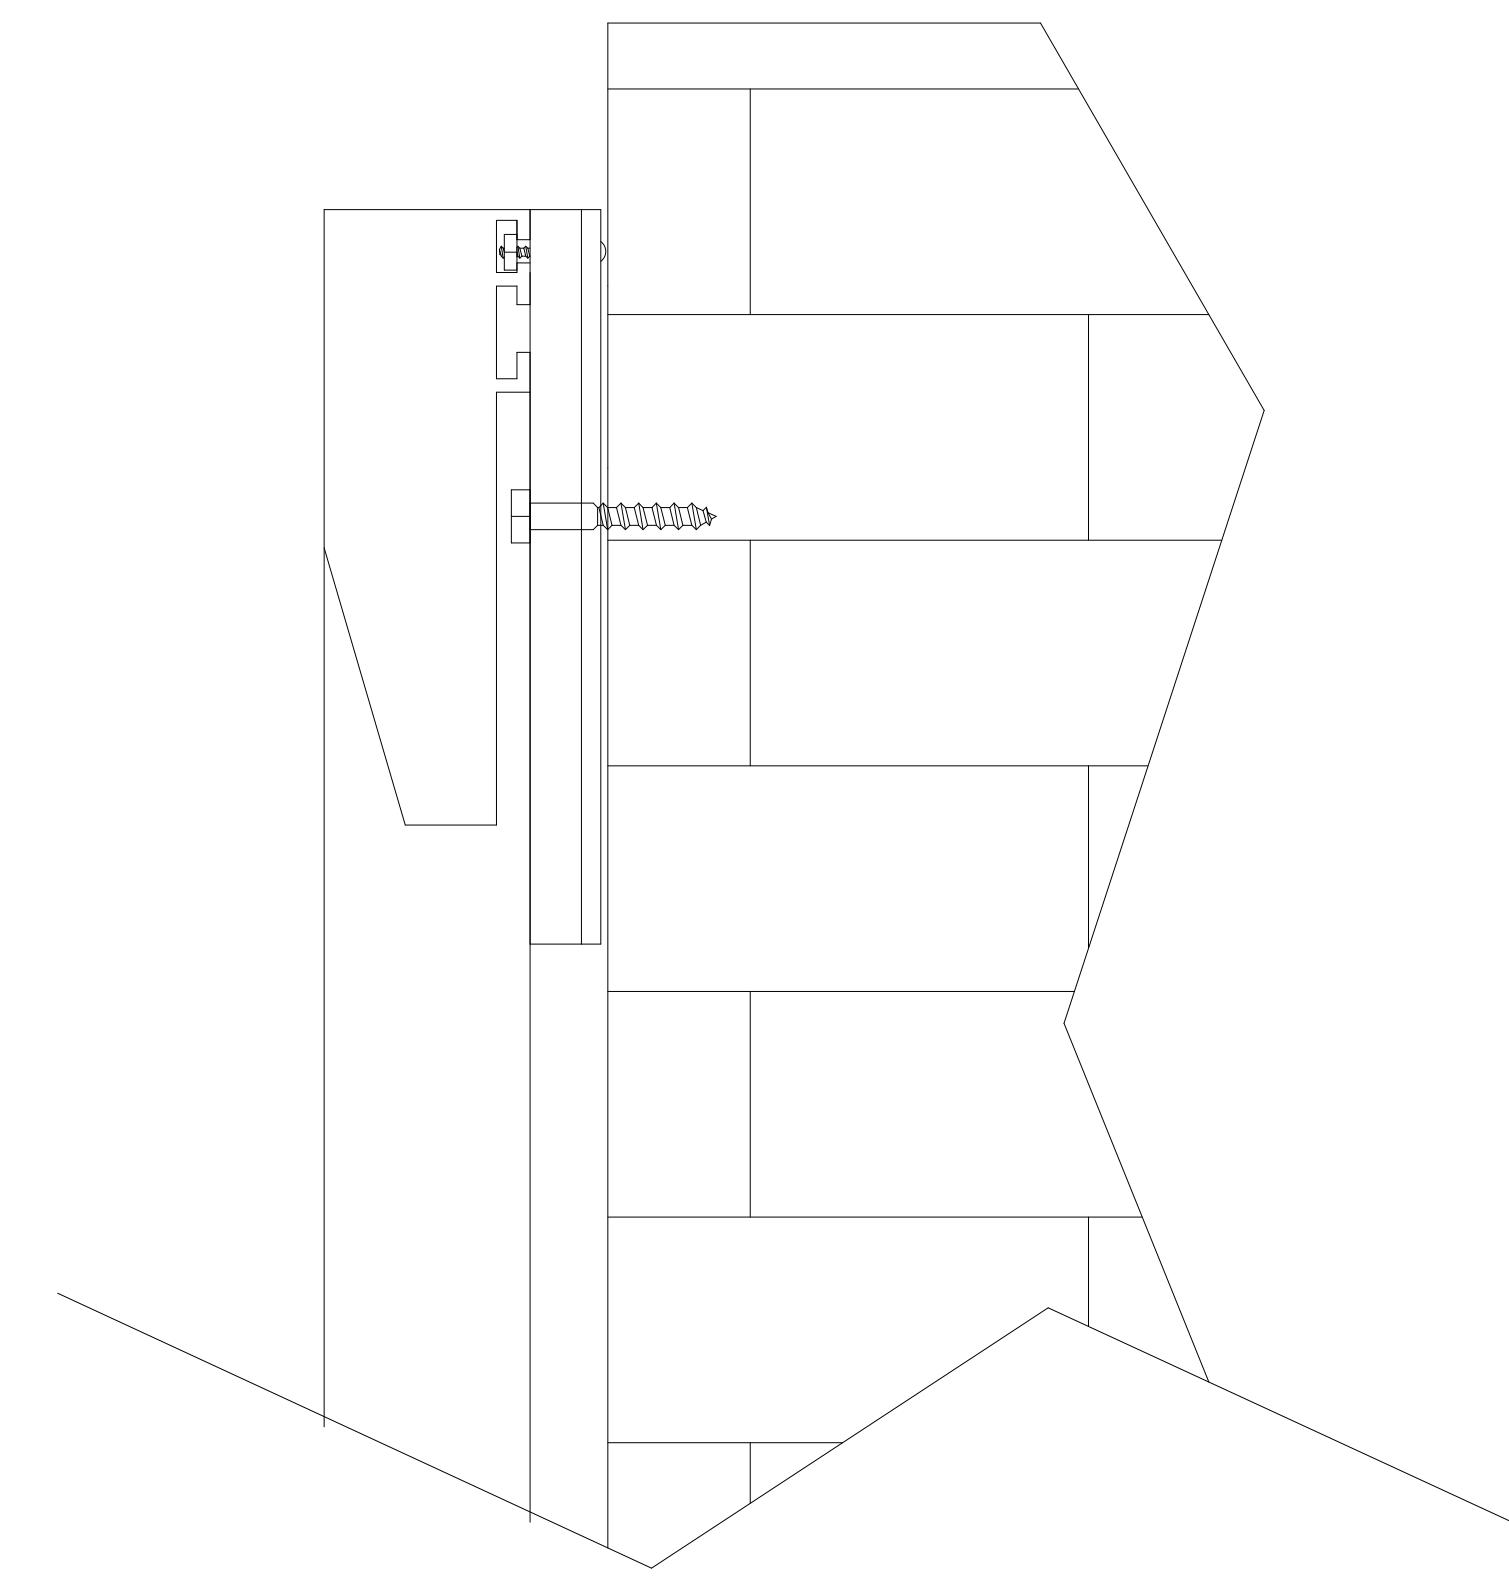

Title: Elara Fixed Frame 120" 16:9	
Product Model: EV-F-120-1.2	
Scale 1:1	Page 1 of 2

A

5 4 3 2 1

5

4

3

2

1

C

C

B

B

A

A

5

4

### Mounting Bracket

### Mounting Diagram

White Fabric Front

Black Backing

Title: Elara Fixed Frame 120"  
16:9

Product Model: EV-F-120-1.2

not to scale

Page 2 of 2